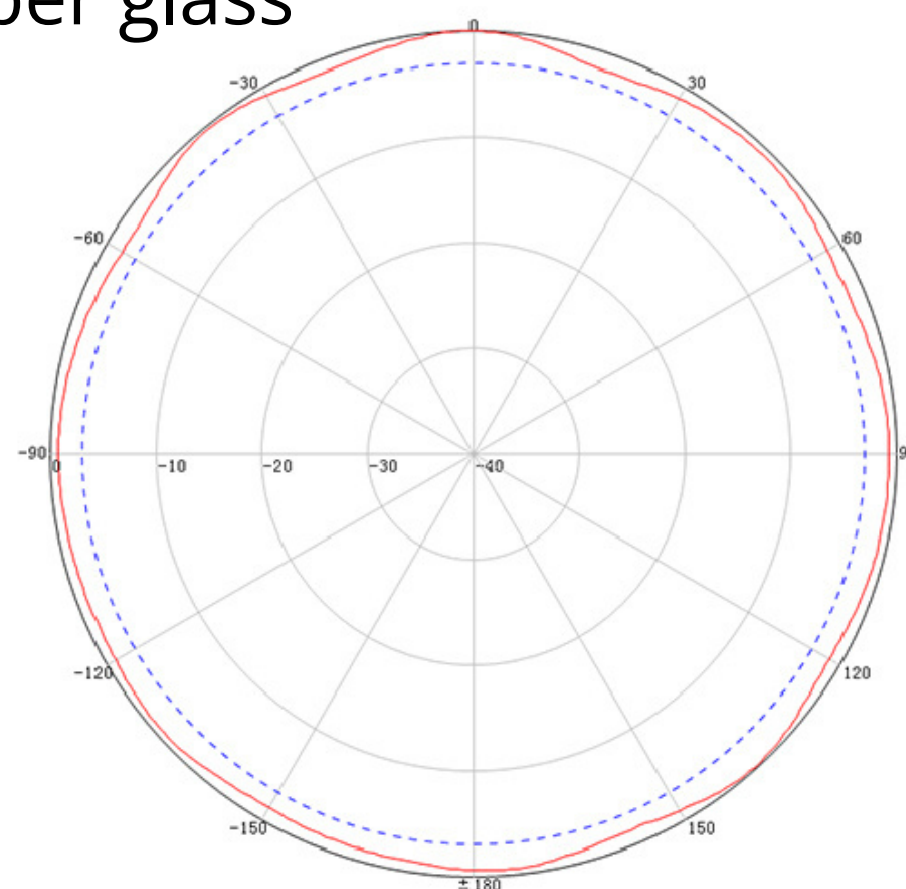

OMNI DIRECTIONAL ANTENNA

An ISO 9001: 2015 Certified Company

Technical Specifications:

Model No.	LORAOMNI35
Frequency Range	860~870 MHz
VSWR	≤ 1.5
Gain	3.5 Dbi
Horizontal Lobe width	360°
Vertical Lobe Width	55°± 10
Lightning Protection	DC Ground
Operating Temperature	40?~+85 C
Maximum Input Power	100 W
Polarization	Vertical
Impedance	50 ohm
Connector	NF/NM/Customized
Radome material	Fiberglass
Length	400 MM
Weight	300 Gram Approx
Radome colour	White/Gray/Black
Mounting Method	Pole Mount
Max Wind Velocity	120 Km/H
ROHS	Compliant

Horizontal Pattern

Vertical Pattern

CALL OR  **+91-8800386366**

Follow Us For More Updates **GLEAMLIGHTINDIA /**     
Info@gleamlightindia.com www.gleamlightindia.in/www.gleamlightindia.com/www.gleamindia.com