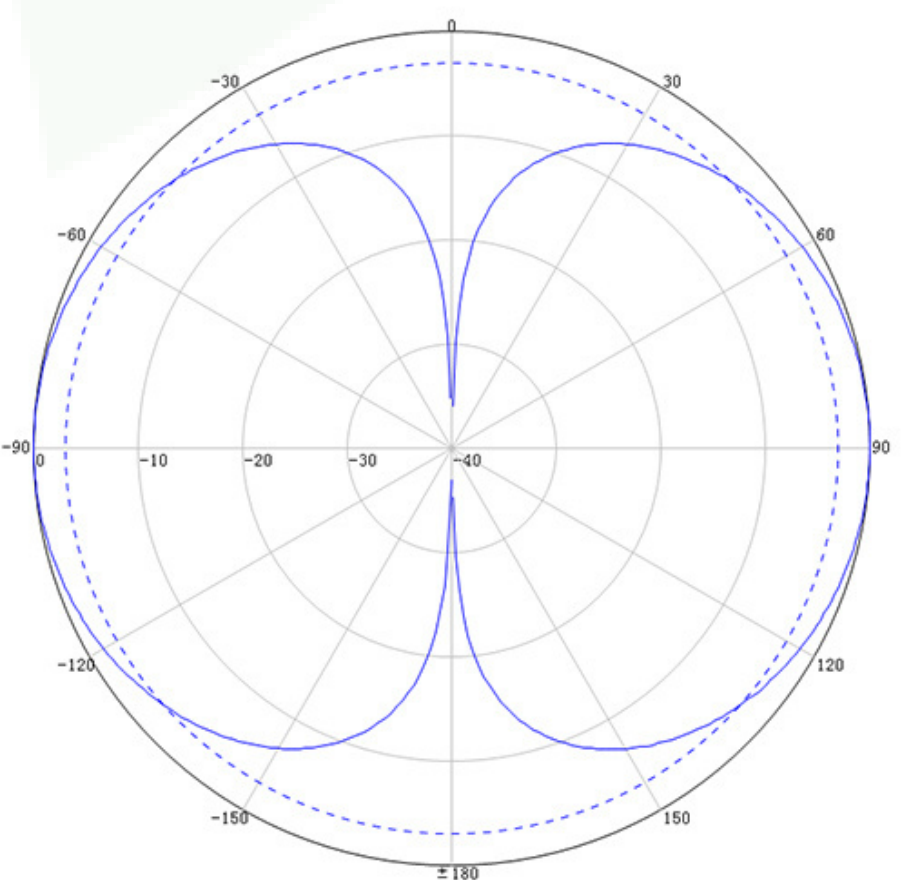

Vertical Pattern

CALL OR **+91-8800386366**

Follow Us For More Updates **GLEAMLIGHTINDIA /**
Info@gleamlightindia.com www.gleamlightindia.in/www.gleamlightindia.com/www.gleamindia.com

12B Block -A, Behind Kanishka Garden, Amar Colony Main Rohtak Road Nangloi, New Delhi, Delhi 110041