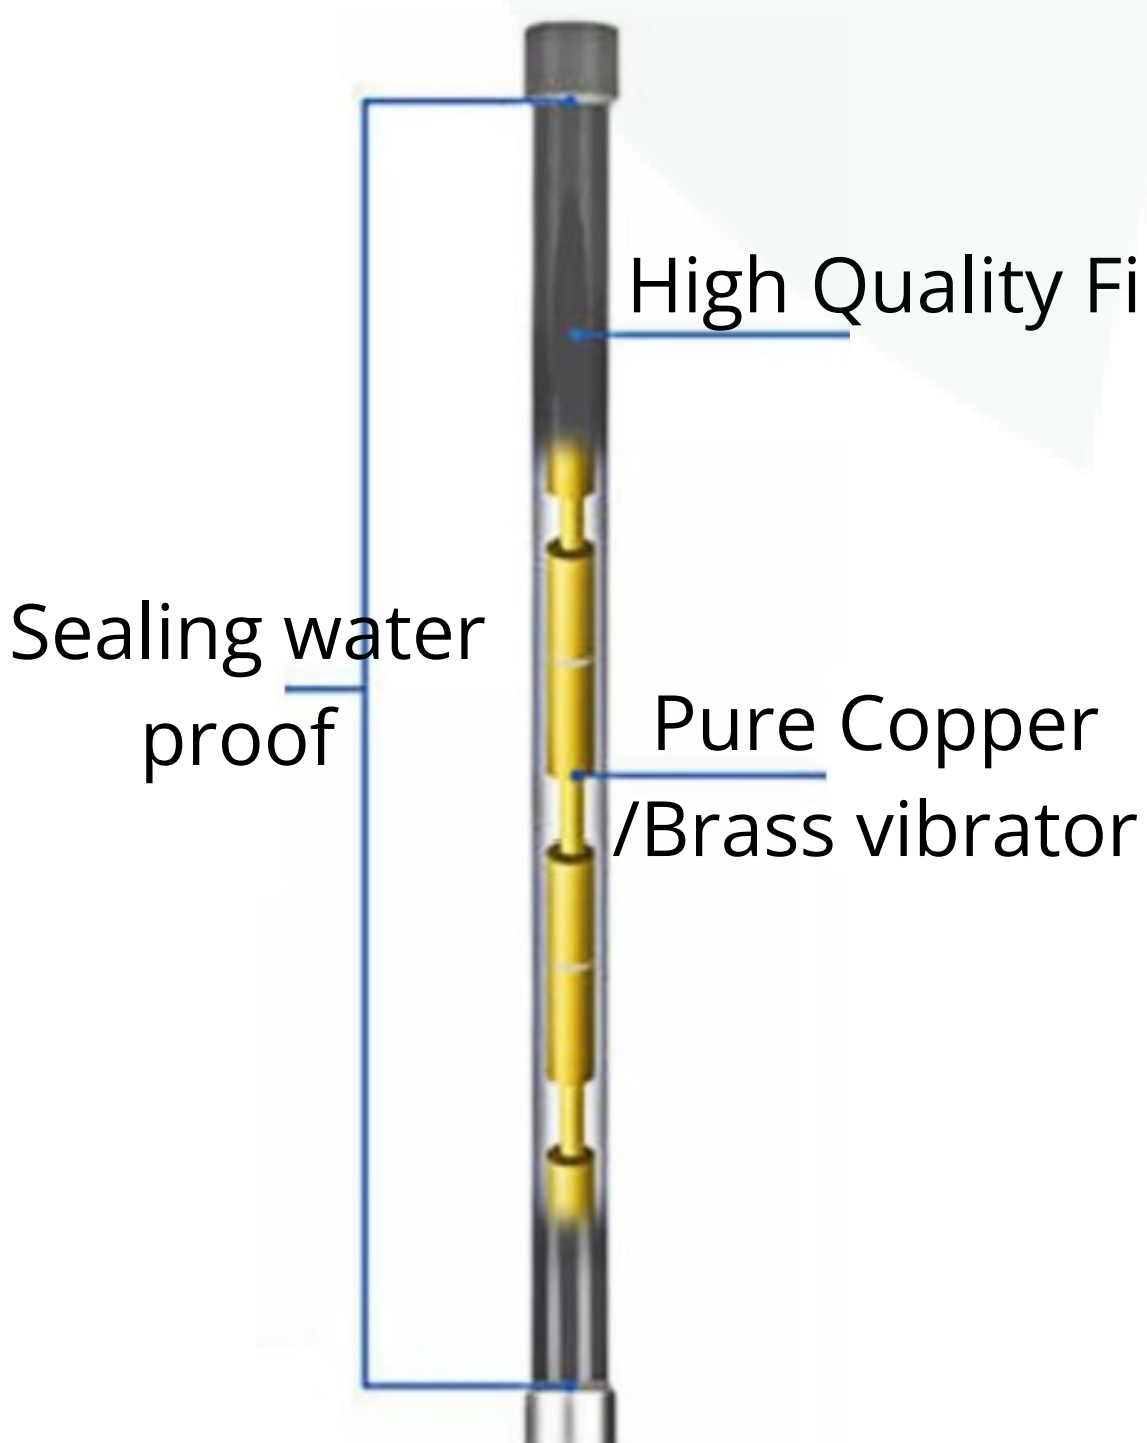

OMNI DIRECTIONAL ANTENNA

An ISO 9001: 2015 Certified Company

Technical Specifications:

Model No.	LORAOMNI35
Frequency Range	860~870 MHz
VSWR	≤ 1.5
Gain	3.5 Dbi
Horizontal Lobe width	360°
Vertical Lobe Width	55°± 10
Lightning Protection	DC Ground
Operating Temperature	40?~+85 C
Maximum Input Power	100 W
Polarization	Vertical
Impedance	50 ohm
Connector	NF/NM/Customized
Radome material	Fiberglass
Length	400 MM
Weight	300 Gram Approx
Radome colour	White/Gray/Black
Mounting Method	Pole Mount
Max Wind Velocity	120 Km/H
ROHS	Compliant